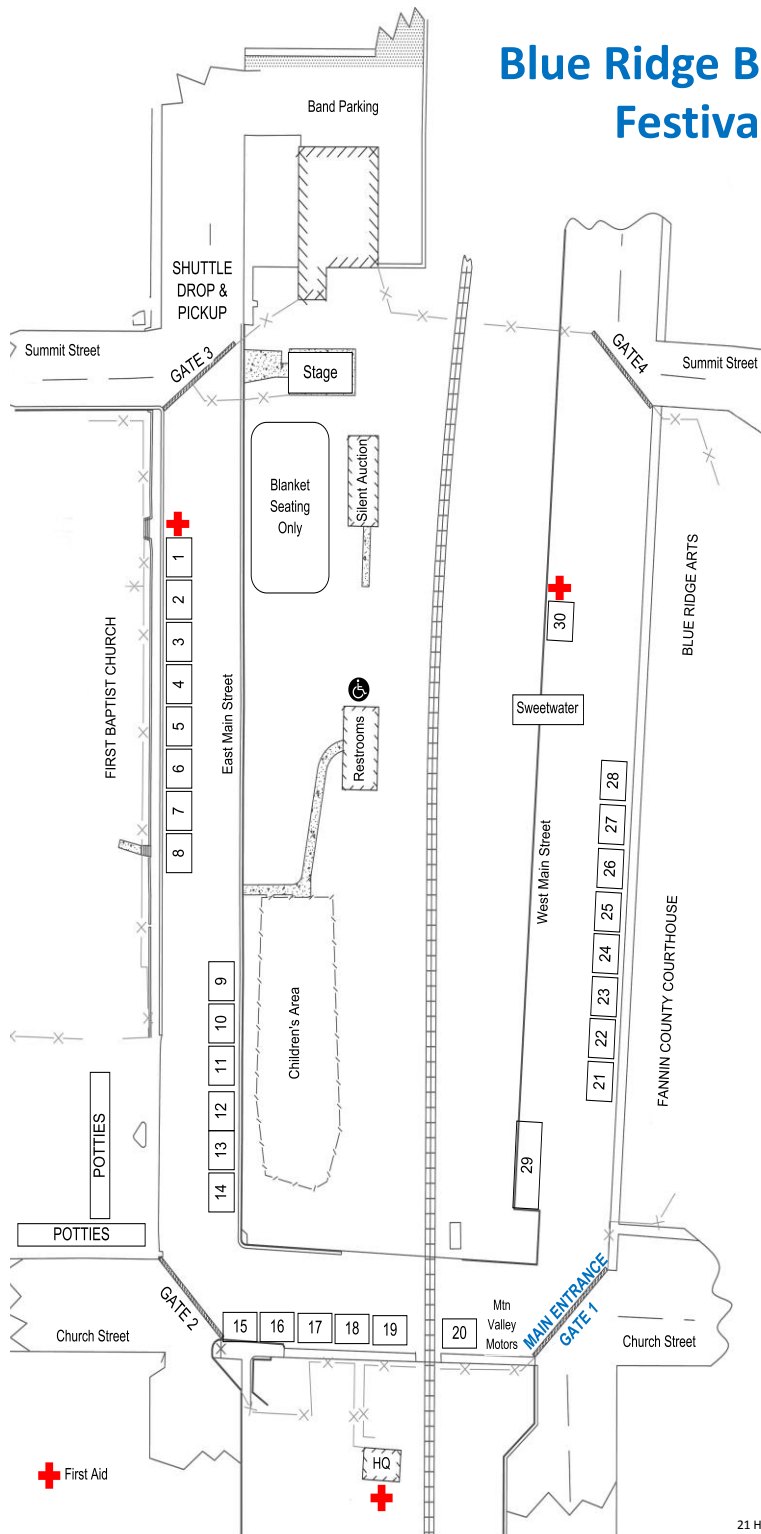

Blue Ridge Blues & BBQ Festival Map

1. T-shirt & Poster Sales
2. Rob Winchester
3. Daddy's Smokin' BBQ
4. Blue Orleans
5. Harvest on Main
6. Kim's Cakes
7. Black Bear Bier Garden
8. Beverage Sales
9. Home Depot and Dairy Queen/Face Painter
10. Crescent City Kettle Corn
11. Taylor's BBQ
12. Whistle Stop Café
13. Humane Society
14. Mercier Orchards
15. Seckinger Productions / Francine Reed signing collectible posters
16. T-Shirt & Poster Sales
17. Beverage Sales
18. Blue Ridge Lodging Assoc.
19. Blue Ridge Mountain Trout Unlimited Chapter 696
20. Ingle's
21. Blue Ridge North GA Ford
22. Body Plex
23. Town and Country
24. Avalon Catering
25. Cookin' Chicks
26. North Georgia Cabins & Land
27. Ocoee Rafting
28. Firewire
29. BBQ 1
30. Beer & Wine Tickets (ID Required)
- HQ. Festival Headquarters, Information and Lost & Found

On the Stage...

Jill Becker, Jack Morton and Roger "Hurricane" Wilson throughout the day

- 3:30pm Frankie's Blues Mission
- 5:30pm The King Bees
- 7:30pm Francine Reed and the Rollin' Bones
- 9:30pm Blacktop Blues Band